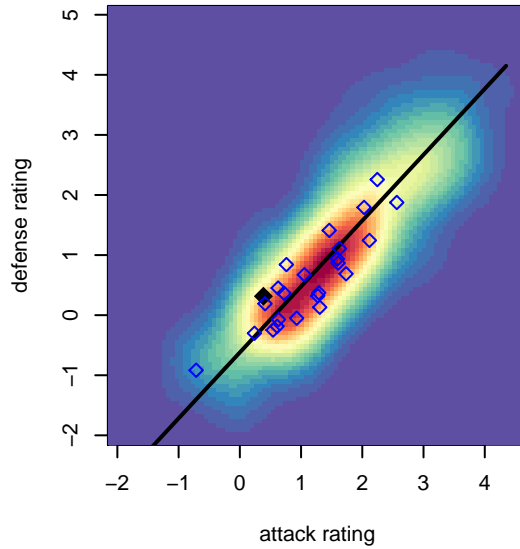

**attack and defense rating
relative to others at age
and all opponents in last 13 months**