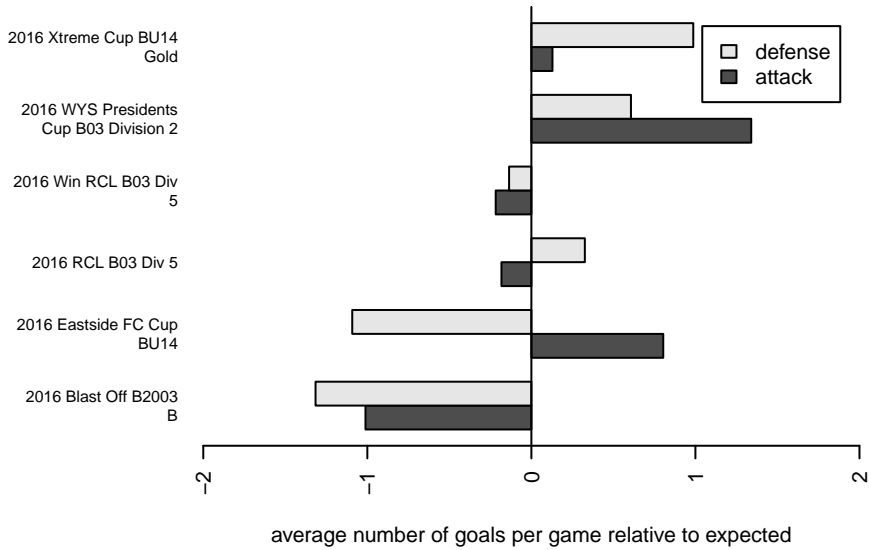

Performance relative to 13 month average