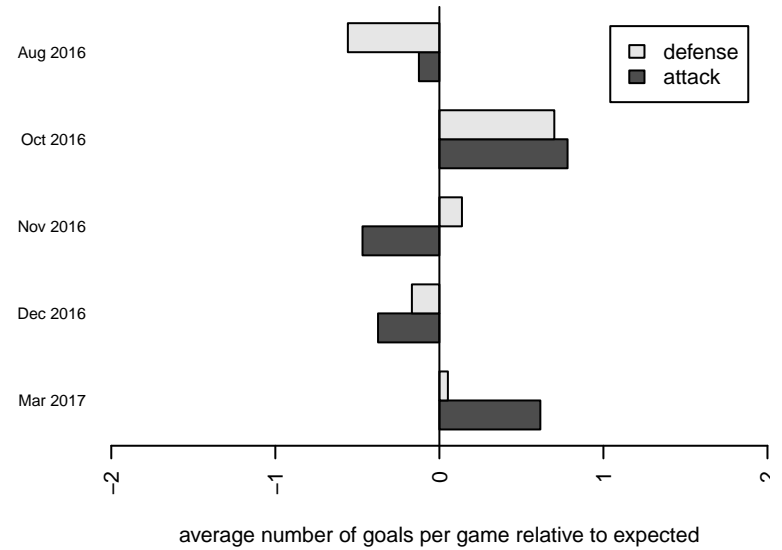

Performance relative to 13 month average