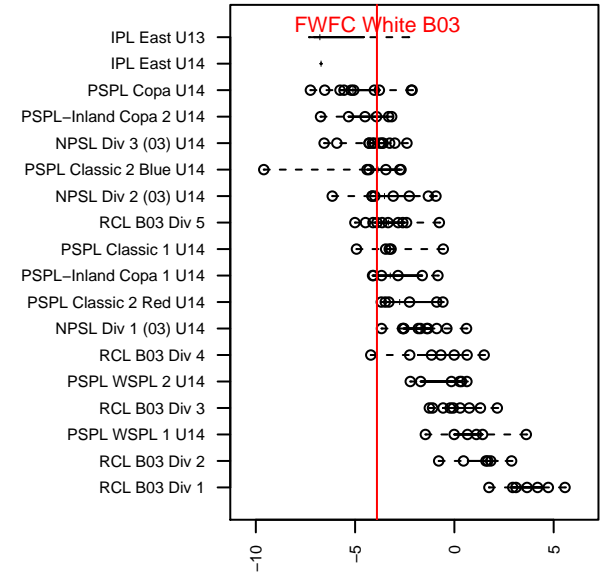

**attack and defense rating
relative to others at age
and all opponents in last 13 months**