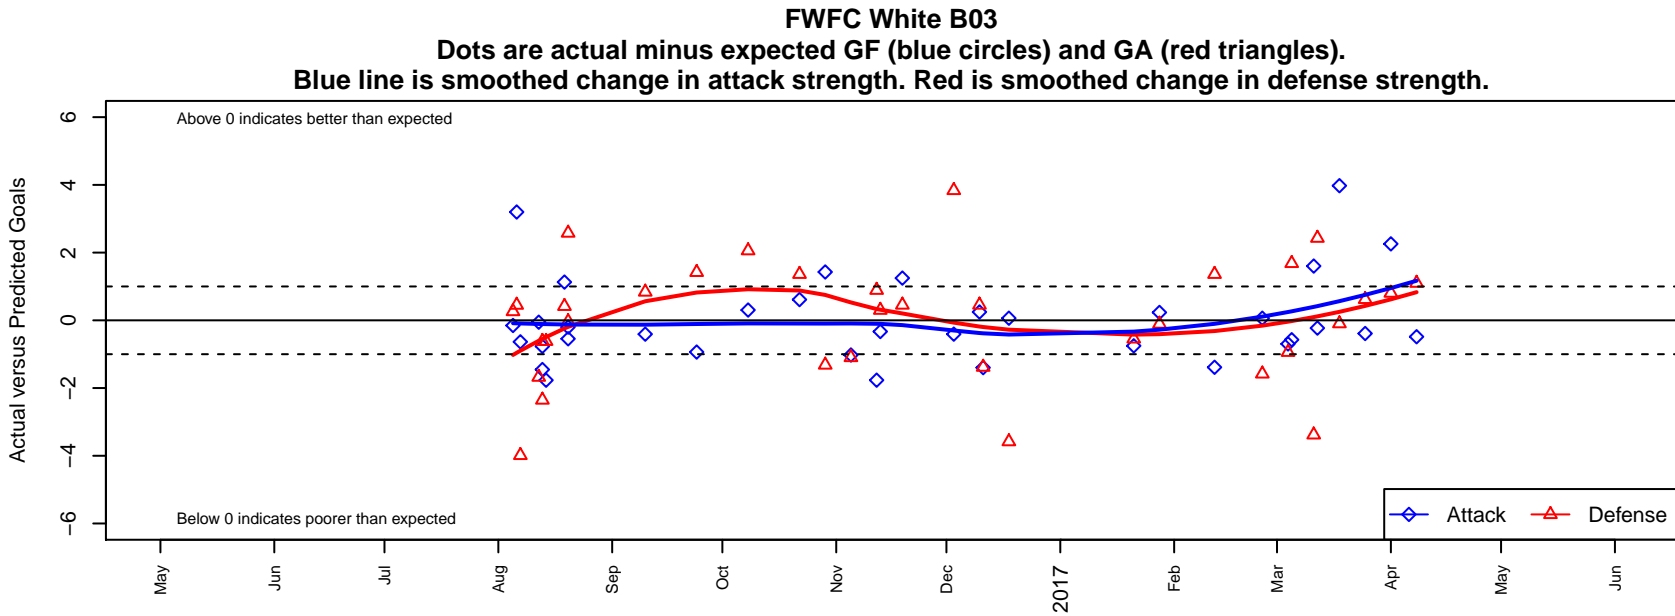

**attack and defense variance (black dot)
relative to other teams
and top 10 in region**

**attack and defense rating
relative to others at age
and all opponents in last 13 months**

FWFC White B03

Federal Way FC
Federal Way, WA
B03 total strength=901
attack=1.47 defense=1.37
fall league = RCL B03 Div 5
spr league = Win RCL B03 Div 5

alt names used:
FWFC B03 White
FWFC B03 White (B)
FWFC B03 White
FWFC B03 White (B)
FWFC B03 White (B)

Venues played:
2016 Eastside FC Cup BU14
2016 Blast Off B2003 B
2016 Xtreme Cup BU14 Gold
2016 RCL B03 Div 5
2016 Win RCL B03 Div 5
2016 WYS Presidents Cup B03 Division 2